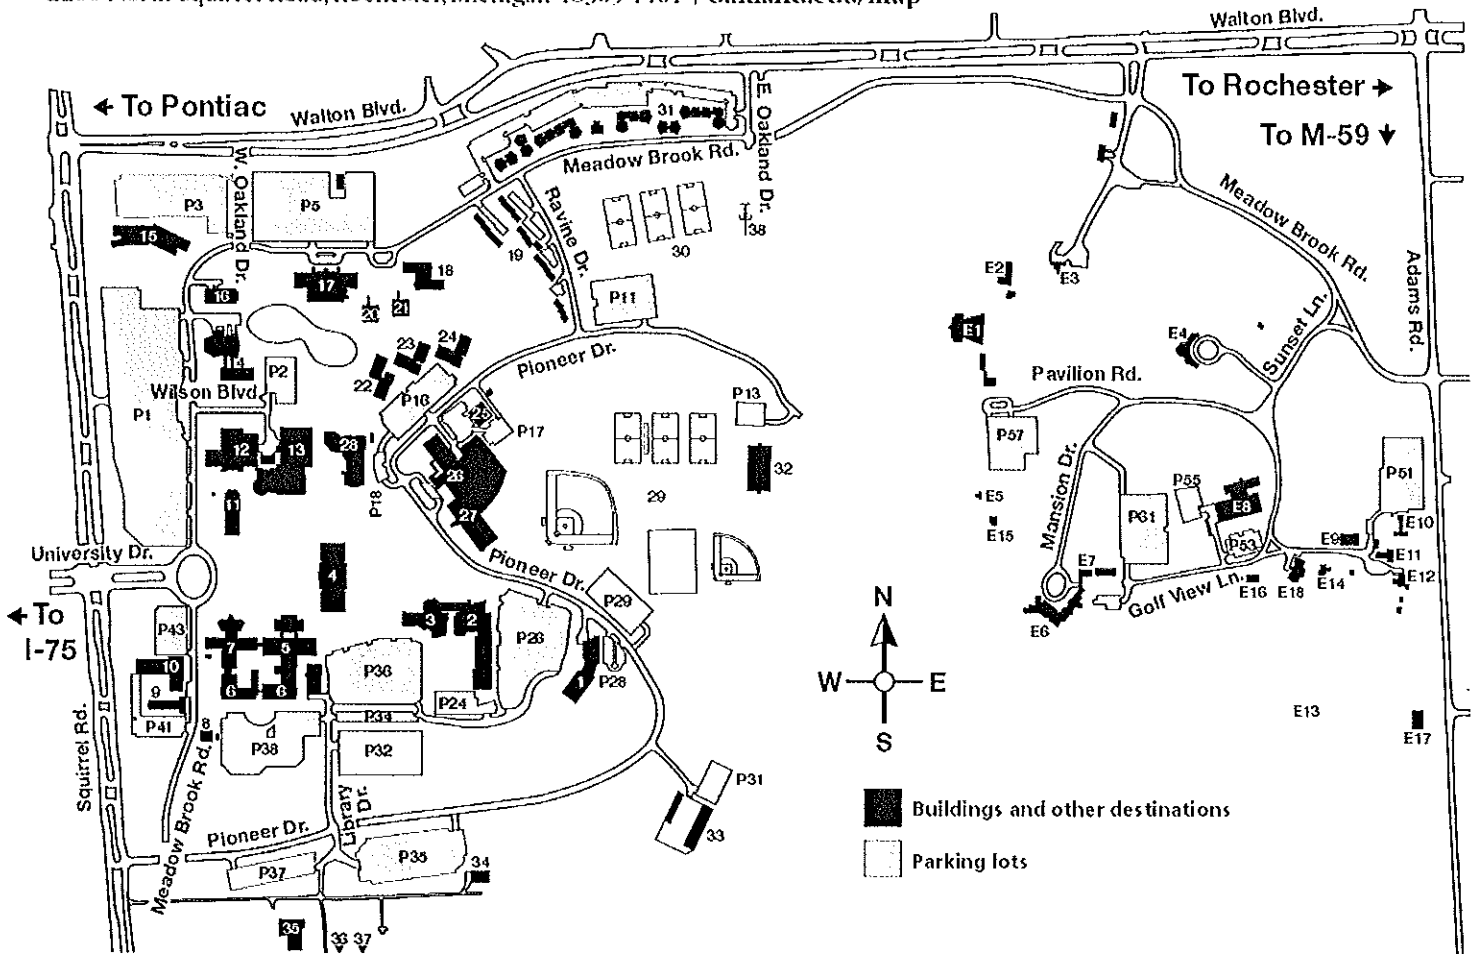

Oakland University | Campus

2200 North Squirrel Road, Rochester, Michigan 48309-1401 | oakland.edu/map

Main Campus

Anibal House (ANI)	23
Ann V. Nicholson Student Apts (AVN)	31
Athletics Center (ATH)	26
• Aquatics Center	
• O'rena	
Belgian Barn	9
Buildings and Grounds	33
Central Heating Plant	25
Dodge Hall of Engineering (DHE)	5
Electrical Substation	35
Elliott Hall (EH)	3
Facilities Management (FM)	8
Fitzgerald House (FTZ)	22
George T. Matthews Apartments	19
Graham Health Center (GHC)	16
Grizzly Oaks Disc Golf Course	38
Hamlin Hall (HAM)	18
Hannah Hall of Science (HHS)	7
Hill House (HIL)	20
Human Health Building (HHB)	15
Kettering Magnetics Lab (KML) <i>off map</i>	36
Kresge Library (KL)	4
Lower Fields	29

North Foundation Hall (NFH)	12
• Admissions	
• Student Services	
Oakland Center (OC)	13
Observatory <i>off map</i>	37
O'Dowd Hall (ODH)	28
• Registrar	
Pawley Hall (PH)	1
• Lovvy Center for Early Childhood Education	
Police and Support Services Building (PSS)	10
Pryale House (PRY)	24
Recreation Center (REC)	27
Science and Engineering Building (SEB)	6
South Foundation Hall (SFH)	11
Sports Bubble	32
Storage Facility (GUS)	34
Van Wagoner House (VWH)	21
Vandenberg Hall (VBH)	17
Varner Hall (VAR)	2
• Varner Recital Hall	
• Varner Studio Theatre	
Wilson Hall (WH)	14
• Meadow Brook Theatre	
• Oakland University Art Gallery	
Upper Fields	30

Meadow Brook Estate

Baldwin Pavilion (BP)	E1
Carriage House	E7
Danny's Cabin	E15
Dr. Berton London Practice Area	E9
Golf Cart Storage Building	E16
Golf Course Clubhouse and Pro Shop	E12
John Dodge House (JDH)	E11
Katke-Cousins and R&S Sharf Golf Courses	E13
Knole Cottage	E5
Meadow Brook Greenhouse	E10
Meadow Brook Hall (MBH)	E6
Meadow Brook Music Festival	E3
Shotwell-Gustafson Pavilion	E8
• Clean Energy Research Center	
• OU INCubator	
Starter Shack	E14
Steve Sharf Clubhouse	E18
Sunset Terrace (SST)	E4
Trumbull Terrace	E2
Varner House	E17